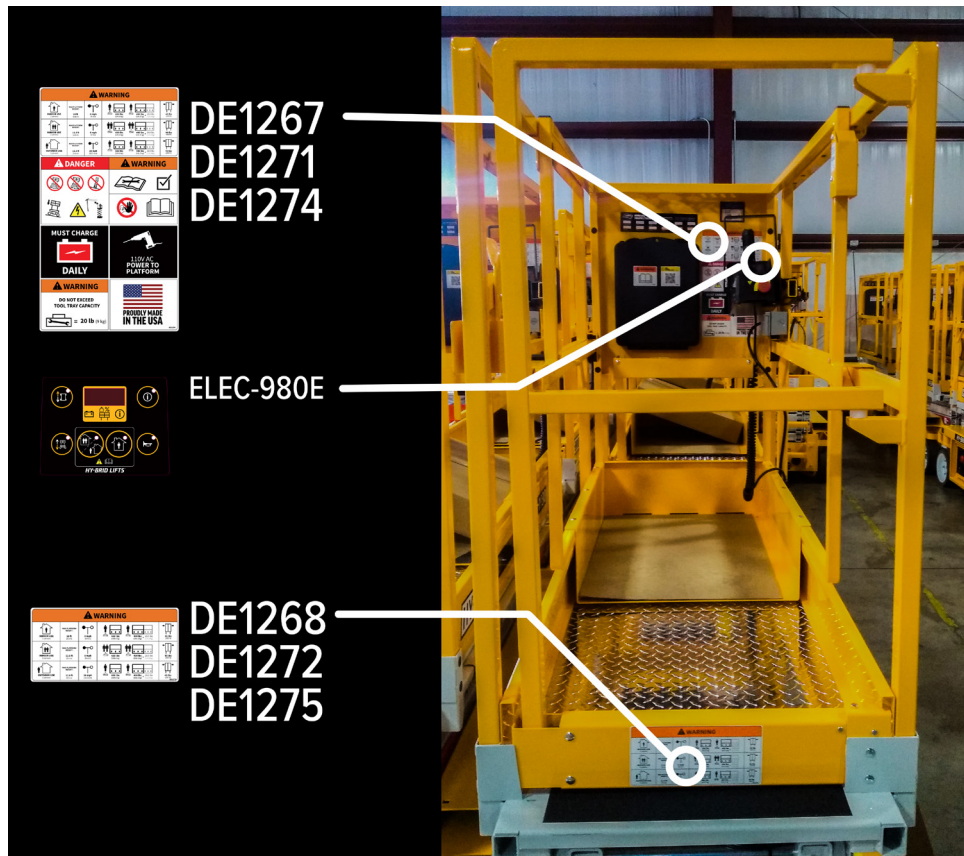

PRO SERIES 2 PERSON CAPACITY DECAL CHANGES

Pro Series 2 Person Decal Updates.pdf

After extensive testing, all Series 5 Pro Series Lifts are now rated for two occupants. The rating is restricted to the outdoor rating of the machine, and can only be applied indoors. As such, the decals on all Pro Series lifts being produced will now feature updated decals. If an updated decal set is desired for older machines, they can be ordered and replaced as such.

We recommend using a razor blade to carefully remove the old decals, and place the new decals as shown below in the proper locations. To order, visit our online parts portal at https://www.hybridlifts.com/ansi/Parts/Parts_Catalog.htm and order the decals for your Pro Series model.